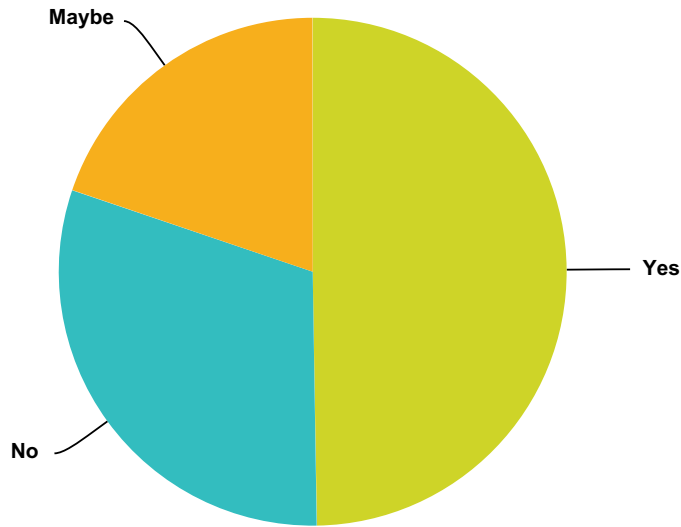

Q2 Are you in favor of a marijuana store locating anywhere in the City of Rockland?

Answered: 197 Skipped: 0

Answer Choices	Responses	
Yes	49.75%	98
No	30.46%	60
Maybe	19.80%	39
Total		197