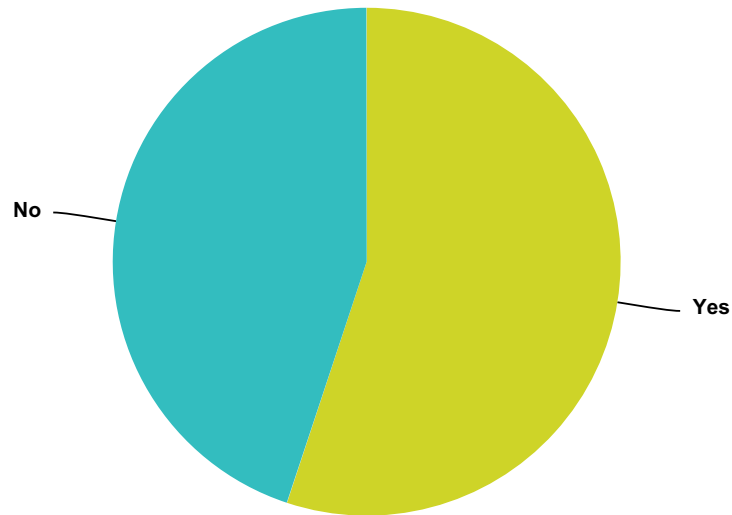

Q3 Do you own and/or manage a business in Downtown Rockland?

Answered: 196 Skipped: 1

Answer Choices	Responses	
Yes	55.10%	108
No	44.90%	88
Total		196