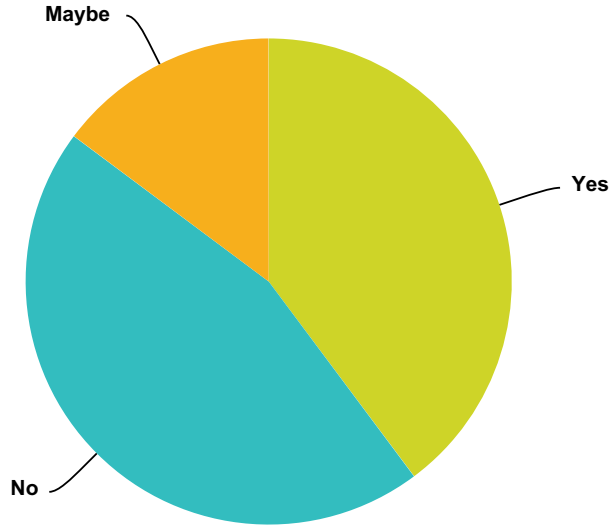

### Q1 Are you in favor of a marijuana store locating in the downtown district in the City of Rockland?

Answered: 196 Skipped: 1

Answer Choices	Responses	
Yes	39.80%	78
No	45.41%	89
Maybe	14.80%	29
<b>Total</b>		<b>196</b>